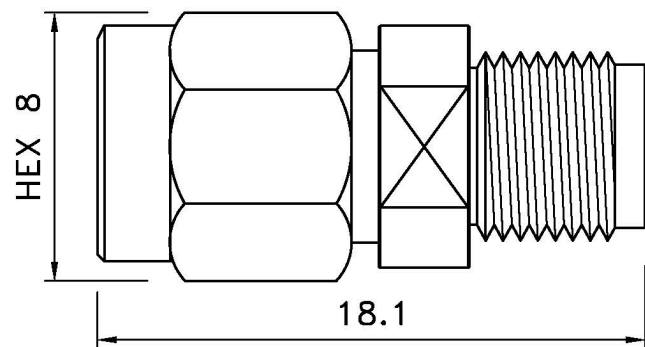

SMA MALE TO SMA MALE

SMA FEMALE TO SMA FEMALE

SERIES NO.
SMA-1049
SERIES NO.
SMA-1052

SERIES NO.
SMA-1021
SERIES NO.
SMA-1022

SMA MALE TO SMA MALE

SMA FEMALE BULKHEAD TO SMA FEMALE

Prohibit re-circulating

RoHS COMPLIANT

	華耀科技有限公司 <i>Hwa Yao Technologies co.,Ltd</i>
	TITLE SMA TO SMA ADAPTER
	DRAWING NO. P2