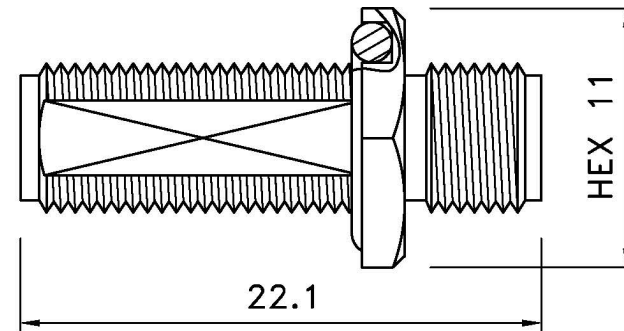

SMA MALE TO SMA MALE

SMA FEMALE TO SMA FEMALE

SERIES NO.
SMA-1049
SERIES NO.
SMA-1052

SERIES NO.
SMA-1021
SERIES NO.
SMA-1022

SMA MALE TO SMA MALE

SMA FEMALE BULKHEAD TO SMA FEMALE

Prohibit re-circulating

RoHS COMPLIANT

	華耀科技有限公司 <i>Hwa Yao Technologies co.,Ltd</i>
	TITLE SMA TO SMA ADAPTER
	DRAWING NO. P2